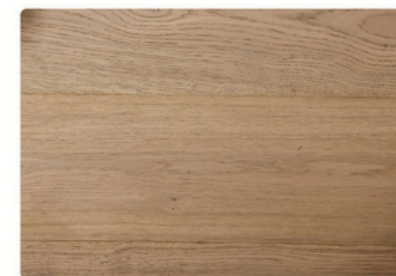

EUROPEAN

WOOD COLLECTION

Cassis

The Santorini Wood Collection is made up of hand-selected European French Oak top layers. Our Engineered wood is available in a variety of elegant traditional patterns including Herringbone and timeless Chevron. Our Engineered floors are suitable for different climates. This specific wood is made to expand and contract depending on humidity and temperature and is moisture resistant. The floors are constructed of layers including a thick European French Oak-top layer, and our multi ply core™ premium substrate suitable for use with radiant and underfloor heating systems. All of our Engineered floors are FSC Certified with UV oil finish for easy maintenance and preservation of your hardwood floors.

OPTIONS

PLANK

HERRINGBONE

CHEVRON

VERSAILLES

Specs

Predominant Color: Brown / Reddish-Brown Tones

Origin: Europe

WHAT TO EXPECT

VENEER:

- 3MM
- 4MM

THICKNESS:

- 5/8"
- 3/4"

FINISH:

- HEAVY WIRE BRUSHING
- BRAND SAWN

WIDTH:

- 7.5"

EDGES :

- BUSH HAMMERED
- SQUARE

COLOR VARIATION / RANGE

SMOOTH, EASED EDGES*
FILLED KNOTS*